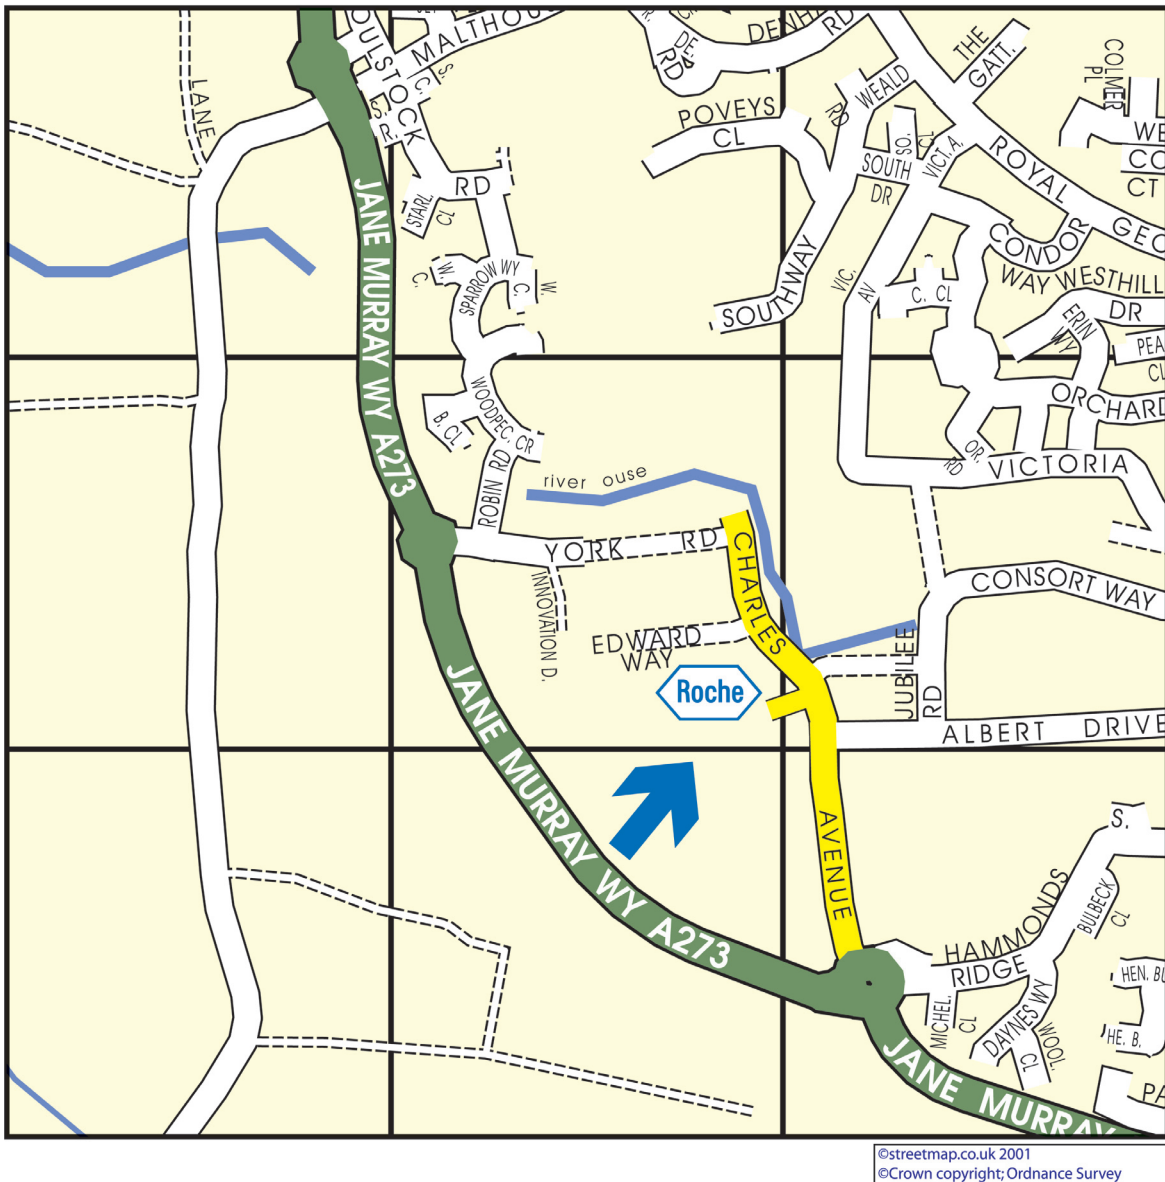

## Roche Diagnostics - Head Office Location

### Travel to Burgess Hill

The office is situated in an accessible position, not far from the M23. From Gatwick Airport, trains run regularly to Burgess Hill or alternatively there is a direct route by car as follows:

From the airport terminal follow signs to the M23. Join the M23 at the roundabout taking the 2nd exit signposted Brighton. Continue forward as the M23 becomes the A23. Leave the A23 at the exit signposted A2300 Burgess Hill. Take the first exit at the roundabout signposted A2300 Burgess Hill. At the next roundabout take the 2nd exit signposted A2300 Burgess Hill.

At the next roundabout take the 2nd exit onto Jane Murray way – A273 signposted Haywards Heath. At the roundabout take the 2nd exit onto Sussex Way and continue forward entering Burgess Hill. At the roundabout take the 2nd exit onto Royal George Road signposted Town Centre B2036. Turn right onto Victoria Avenue. Bear left onto Victoria Road. Turn right onto Victoria Way. Turn right onto Consort Way. Bear left onto Jubilee Road. Turn right onto Charles Avenue and you have arrived.